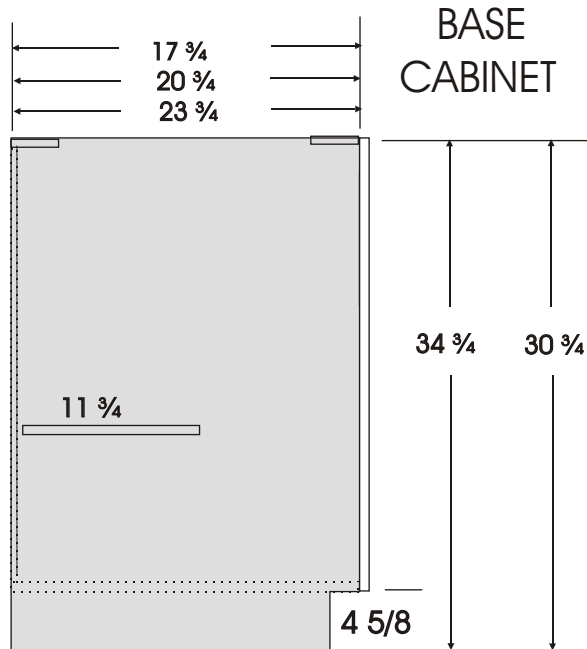

CABINETS SPECIFICATIONS

A

WOODEN DOORS
NO WARRANTY FOR DOORS EXCEEDING 42" HEIGHT

B

C