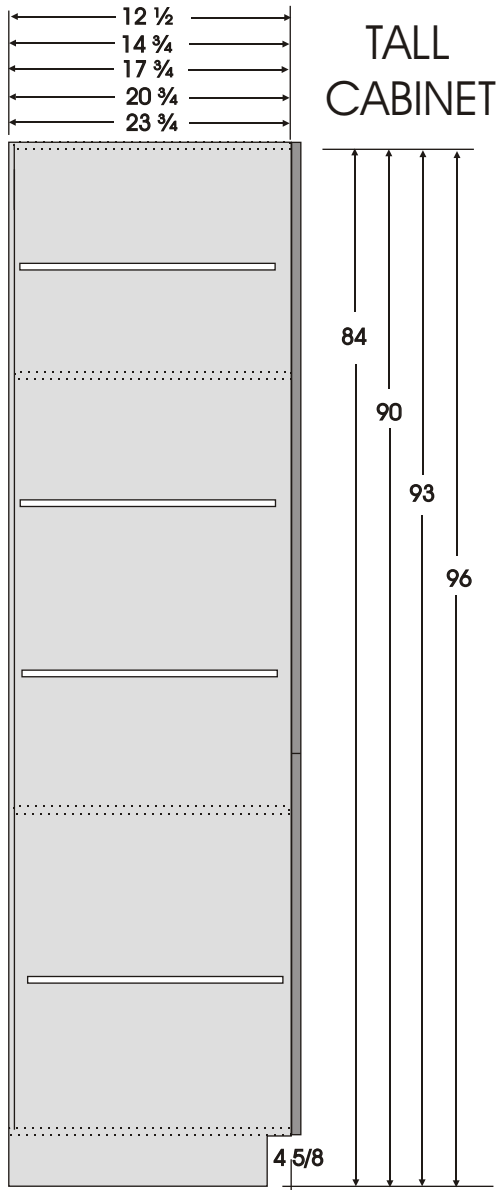

CABINETS SPECIFICATIONS

A

WOODEN DOORS
NO WARRANTY FOR DOORS EXCEEDING 42" HEIGHT

B

C